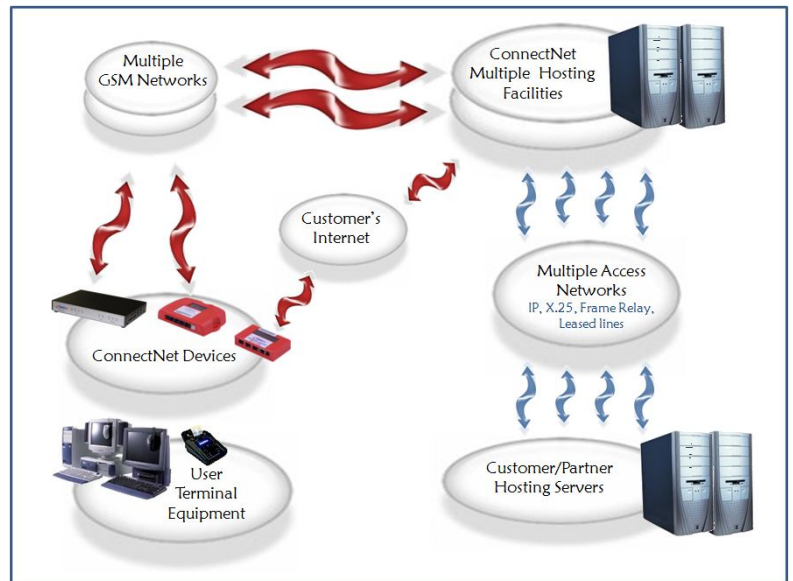

Mobile Router

Datasheet

Wireless GSM Data Communication

- Integrated GSM module
- Easy setup
- Dual-SIM redundancy
- Built in VPN client and Firewall
- Quick deployment
- Secure

ConnectNet's Wireless Routers are Cellular Routers that use mobile phone network infrastructure to provide data connections to networked devices anywhere that a cell-phone signal can be received. When fixed lines are not an option due to physical limitations such as mobile or remote sites, cellular communications provide a quick and easy to deploy solution by providing connectivity via GSM, GPRS, EDGE, HSDPA and HSUPA.

Mobile Router EDGE

The ConnectNet Mobile Router has an integrated GSM GPRS / EDGE modem and is ideal for applications with low-bandwidth requirements such as Access Control, ATMs, POS applications or telemetry.

Key Features

- Integrated GSM Module
- Dual-SIM with Failover
- Configurable IP Firewall
- VPN Tunnelling
- Masquerading / NAT
- Port Forwarding
- Secure

Product Applications

- Telemetry
- Primary or Backup Corporate Connectivity
- ATM Connectivity
- Remote Access
- Point of Sale
- Internet Access
- Security